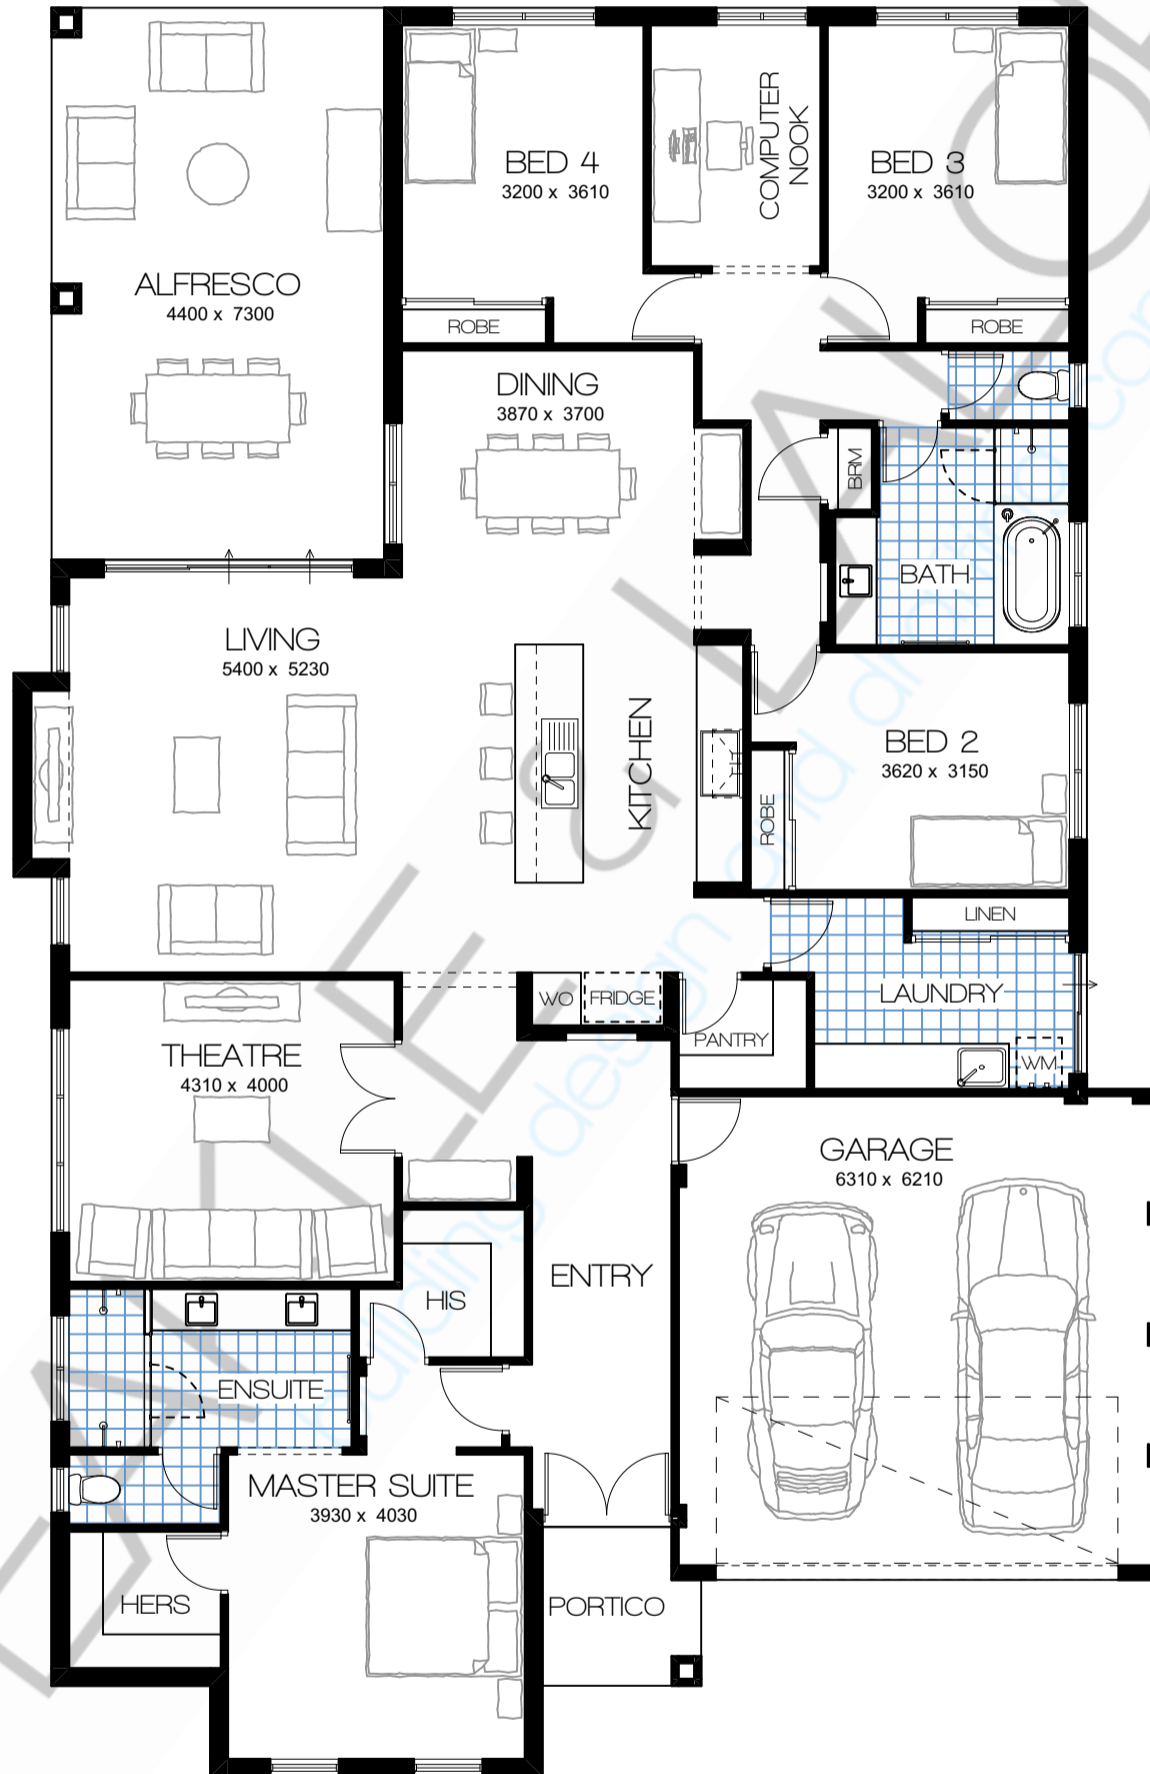

THE WHITFIELD

INDULGENCE RANGE

HOME DIMENSIONS	
WIDTH	15.19m
LENGTH	23.39m

AREAS	
HOUSE	232.37 m ²
GARAGE	41.11 m ²
ALFRESCO	32.12 m ²
PORTICO	4.14 m ²
TOTAL AREA	309.74 m²

We can customise any of our pre designed homes to suit your family, your requirements and your lifestyle.