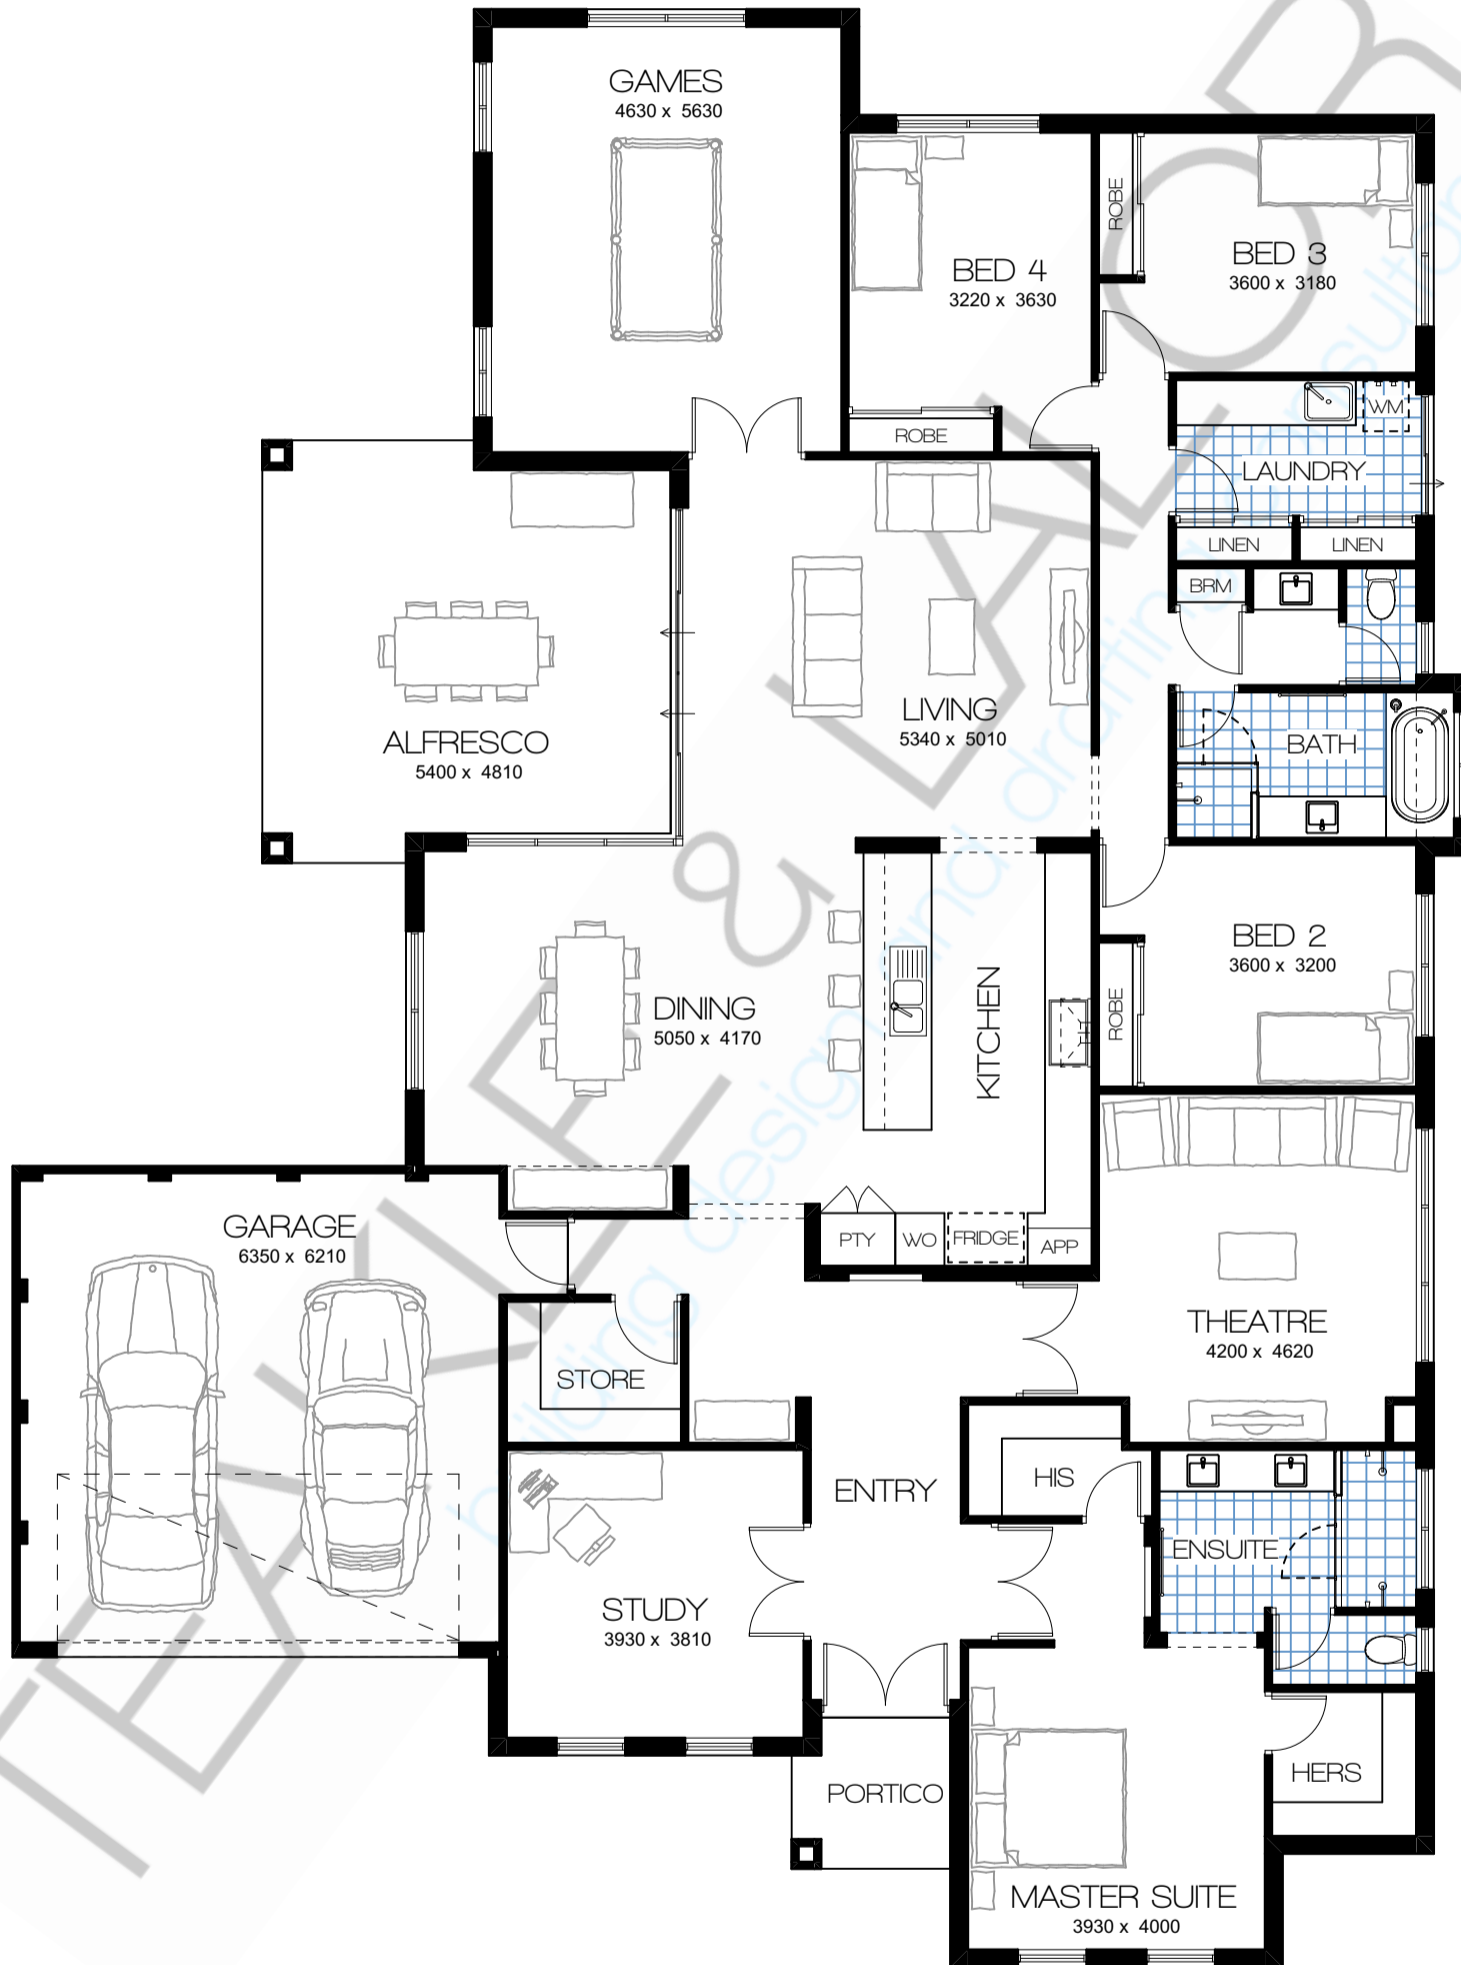

THE WAVERLEY

INDULGENCE RANGE

HOME DIMENSIONS	
WIDTH	19.29m
LENGTH	25.89m

AREAS	
HOUSE	285.82 m ²
GARAGE	42.57 m ²
ALFRESCO	27.81 m ²
PORTICO	4.00 m ²
TOTAL AREA	360.20 m²

We can customise any of our pre designed homes to suit your family, your requirements and your lifestyle.