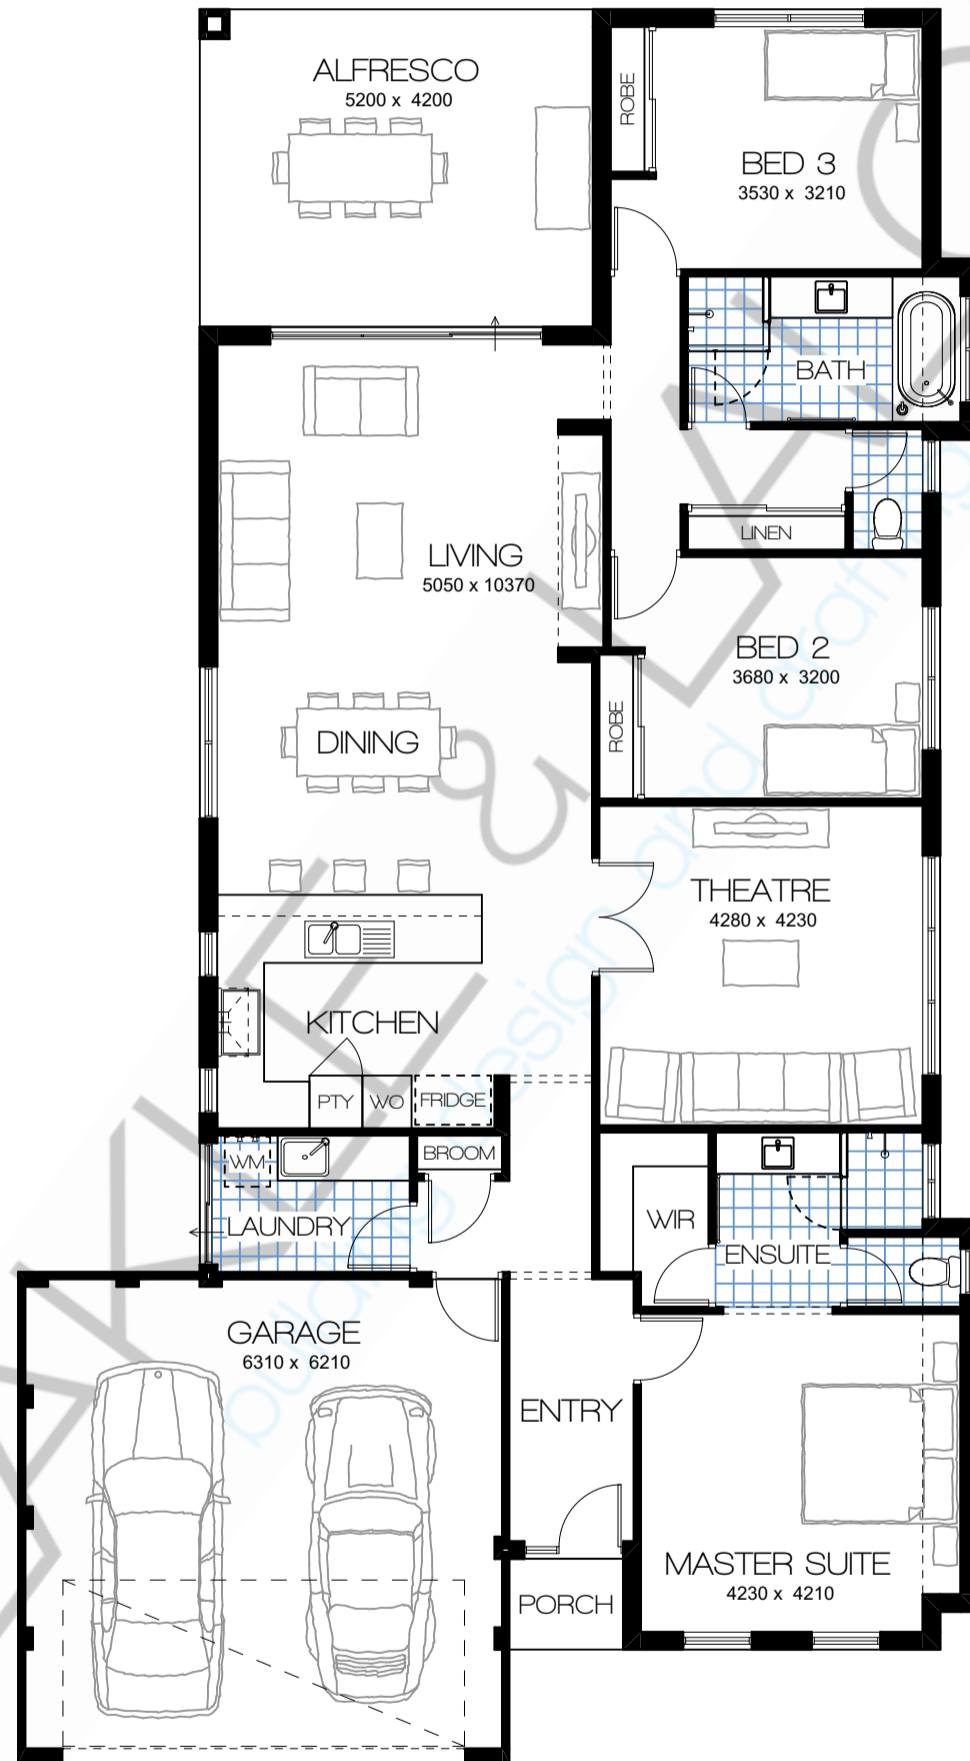

THE ROSEBANK

INDULGENCE RANGE

HOME DIMENSIONS	
WIDTH	12.69m
LENGTH	23.19m

AREAS	
HOUSE	172.78 m ²
GARAGE	41.42 m ²
ALFRESCO	21.84 m ²
PORCH	1.81 m ²
TOTAL AREA	237.85 m²

We can customise any of our pre designed homes to suit your family, your requirements and your lifestyle.