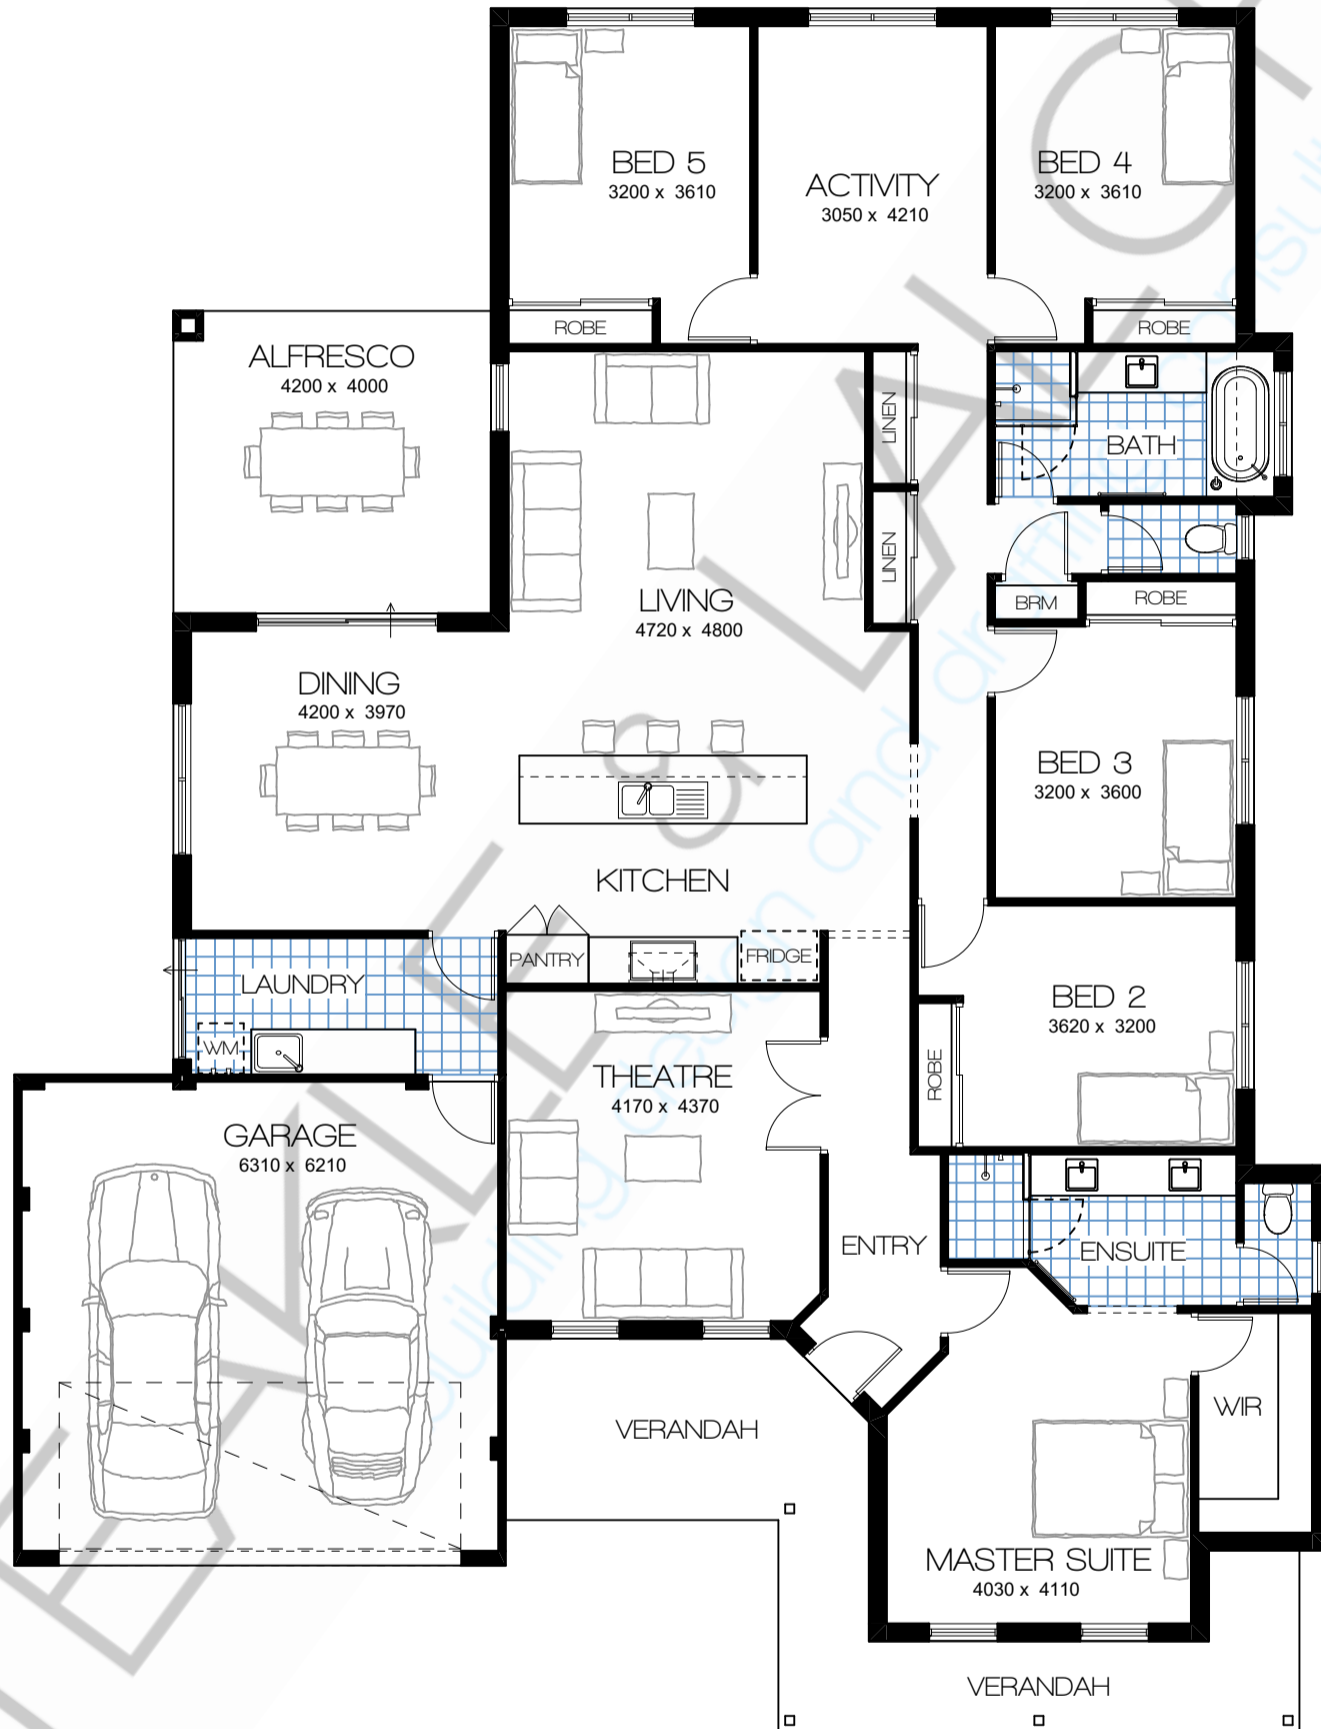

THE QUINDALUP

INDULGENCE RANGE

HOME DIMENSIONS	
WIDTH	17.39m
LENGTH	22.79m

AREAS	
HOUSE	229.67 m ²
GARAGE	41.42 m ²
ALFRESCO	16.80 m ²
VERANDAH	22.57 m ²
TOTAL AREA	310.46 m²

We can customise any of our pre designed homes to suit your family, your requirements and your lifestyle.