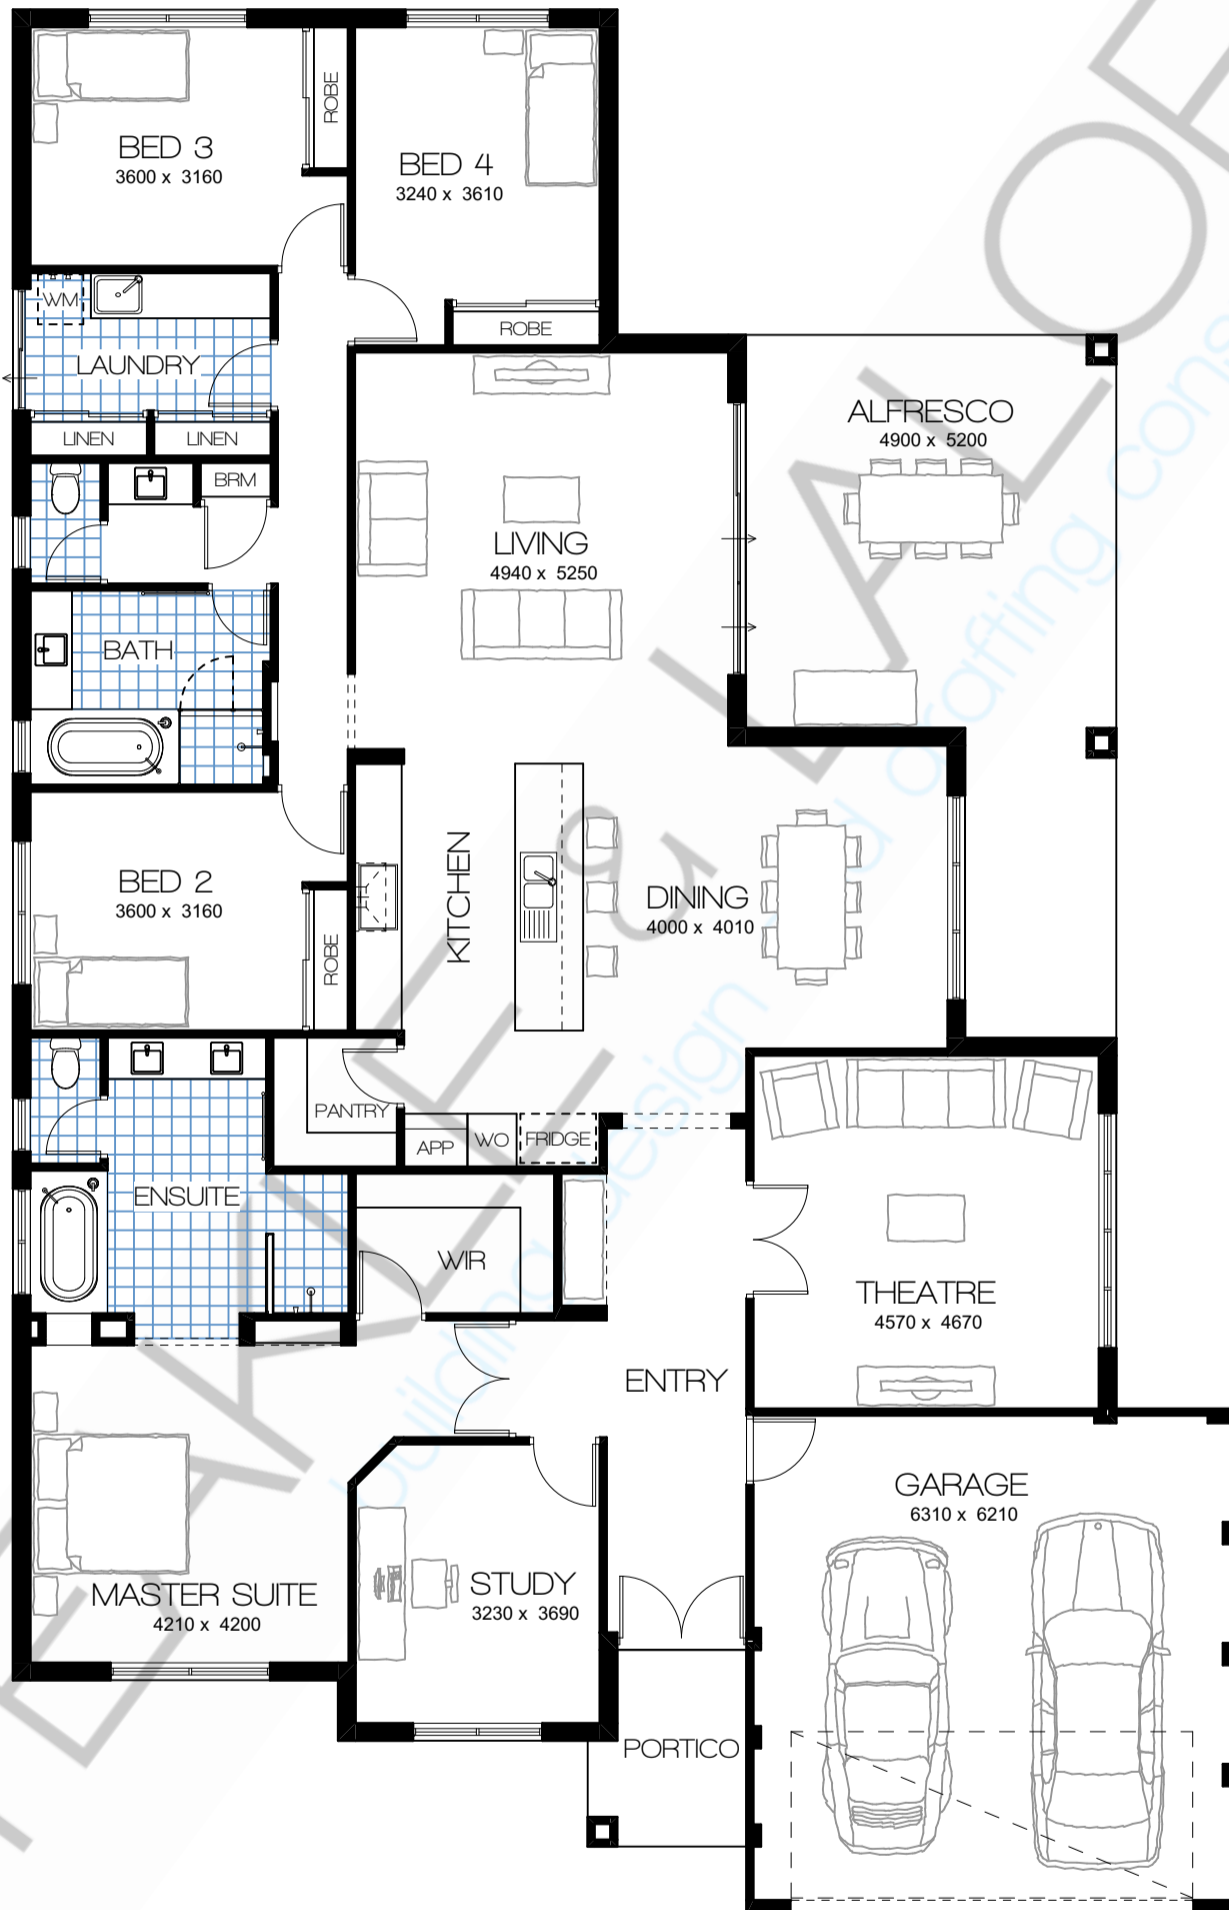

THE PARMELIA

INDULGENCE RANGE

HOME DIMENSIONS	
WIDTH	16.19m
LENGTH	25.19m

AREAS	
HOUSE	245.67 m ²
GARAGE	42.70 m ²
ALFRESCO	33.68 m ²
PORTICO	4.99 m ²
TOTAL AREA	327.04 m²

We can customise any of our pre designed homes to suit your family, your requirements and your lifestyle.