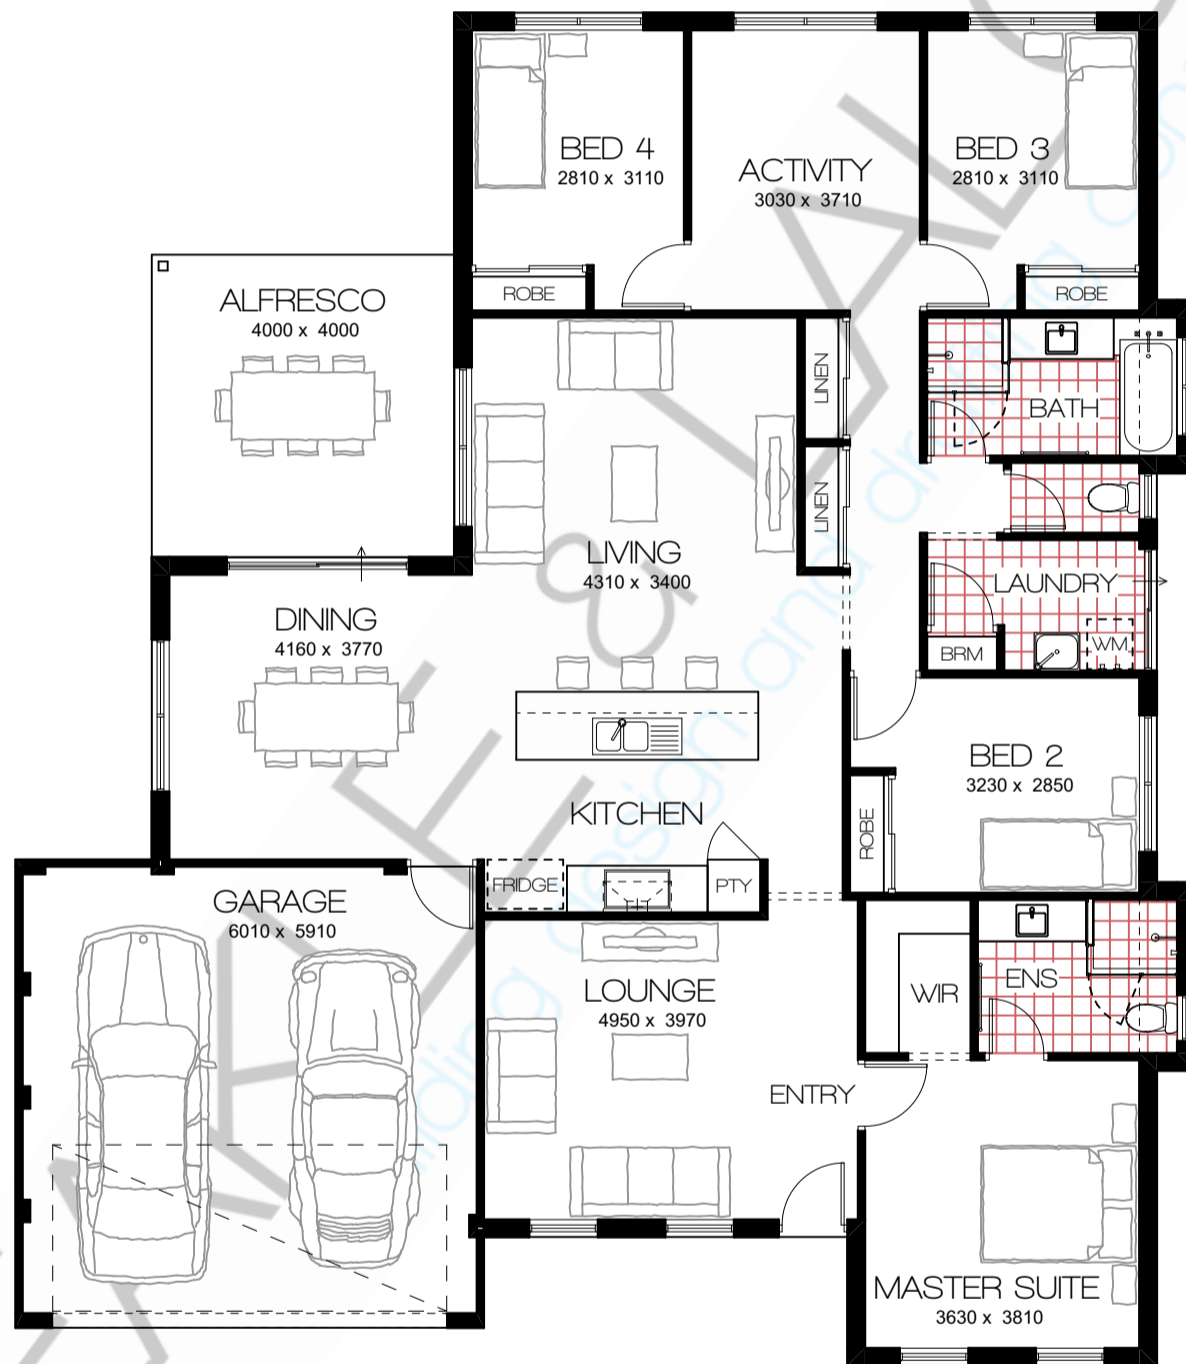

THE NEWHAVEN

EFFICIENT RANGE

HOME DIMENSIONS	
WIDTH	15.59m
LENGTH	17.89m

AREAS	
HOUSE	174.64 m ²
GARAGE	37.48 m ²
ALFRESCO	16.00 m ²
TOTAL AREA	228.12 m²

We can customise any of our pre designed homes to suit your family, your requirements and your lifestyle.