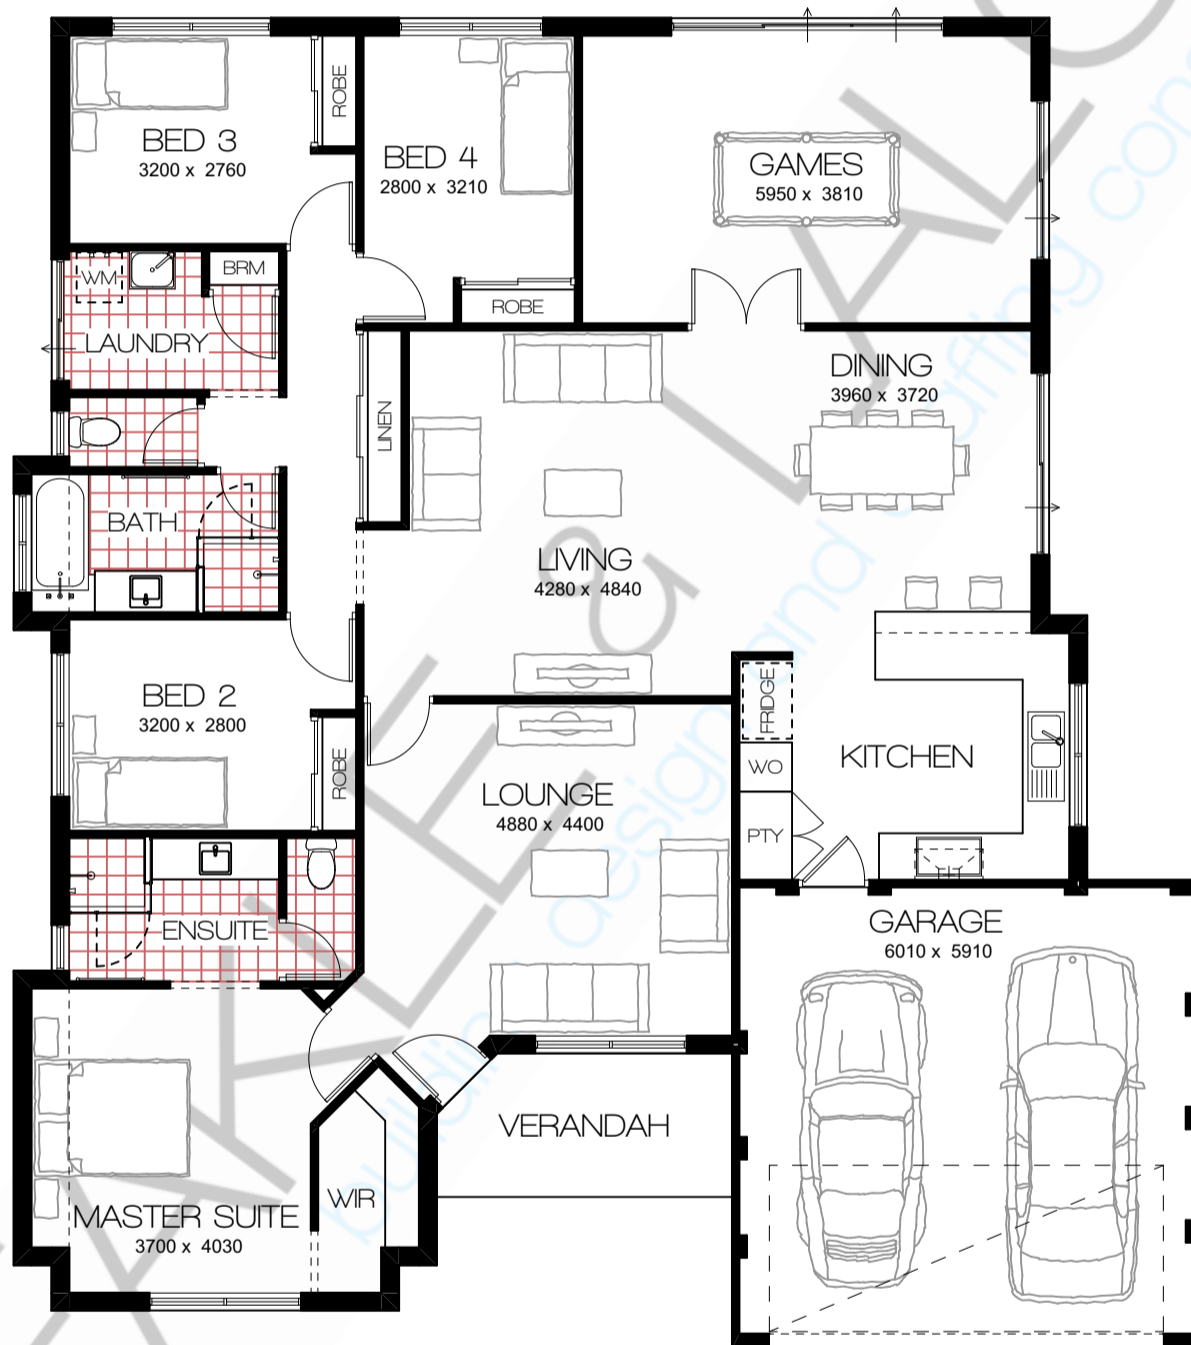

THE MERINO

EFFICIENT RANGE

HOME DIMENSIONS	
WIDTH	15.69m
LENGTH	17.59m

AREAS	
HOUSE	193.76 m ²
GARAGE	37.70 m ²
VERANDAH	7.11 m ²
TOTAL AREA	238.57 m²

We can customise any of our pre designed homes to suit your family, your requirements and your lifestyle.