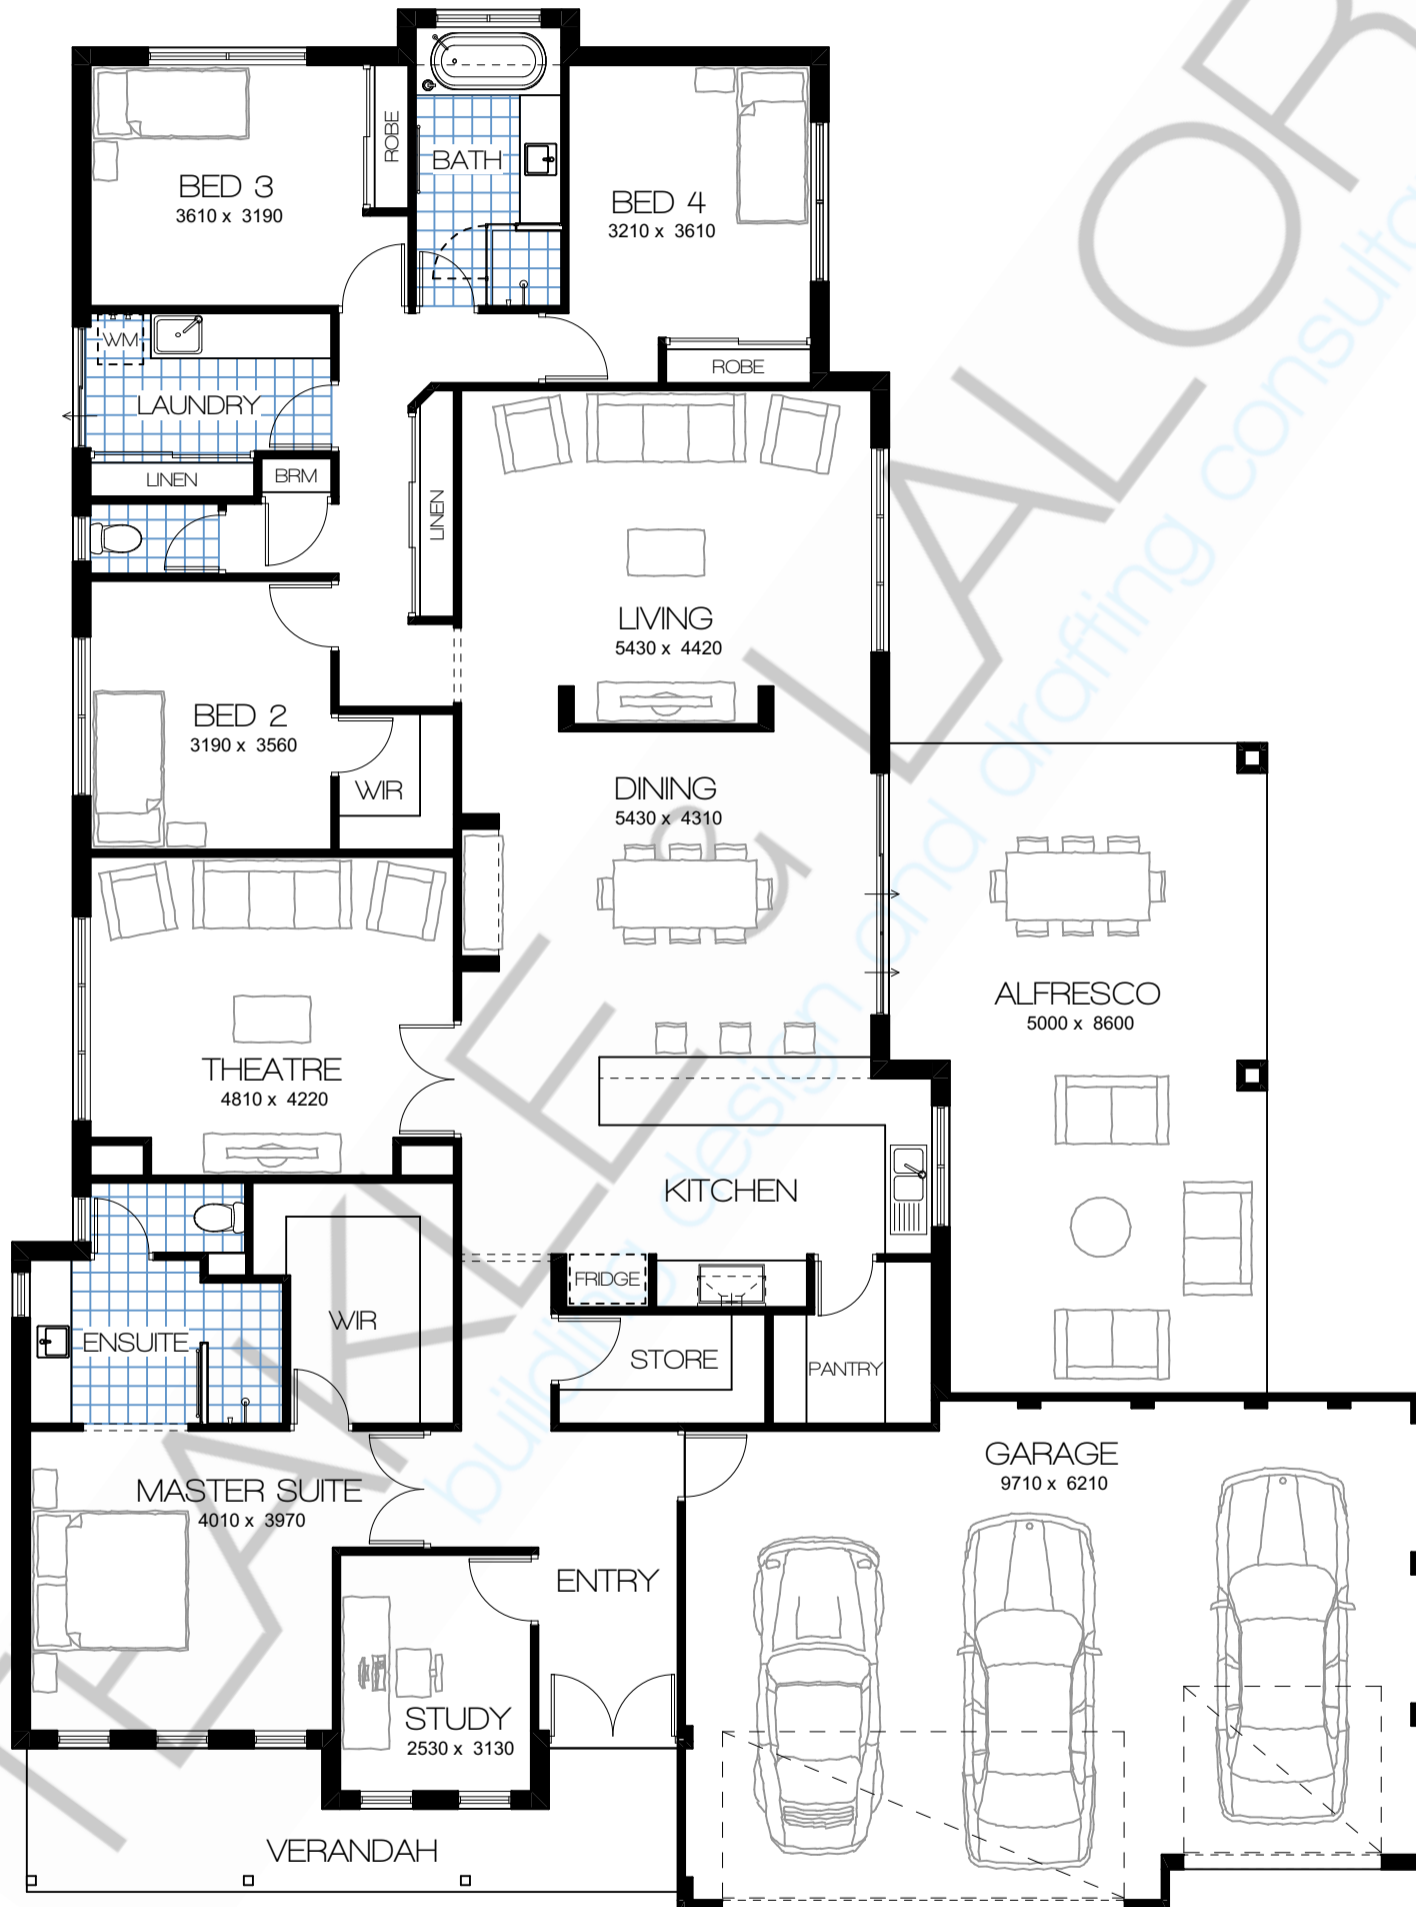

# THE MELLOWS

INDULGENCE RANGE

HOME DIMENSIONS	
WIDTH	18.69m
LENGTH	25.19m

AREAS	
HOUSE	240.68 m <sup>2</sup>
GARAGE	64.02 m <sup>2</sup>
ALFRESCO	39.48 m <sup>2</sup>
VERANDAH	13.97 m <sup>2</sup>
<b>TOTAL AREA</b>	<b>358.15 m<sup>2</sup></b>