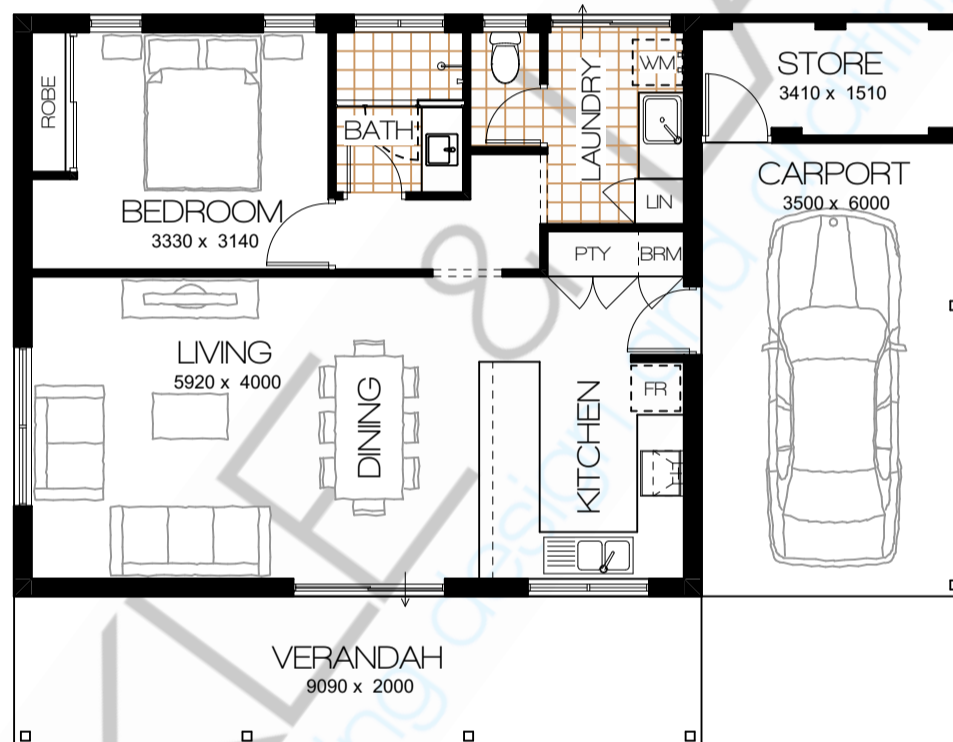

THE HILLCREST

UNIT RANGE

HOME DIMENSIONS	
WIDTH	12.59m
LENGTH	9.69m

AREAS	
HOUSE	69.90 m ²
CARPORT	21.00 m ²
VERANDAH	18.18 m ²
STORE	5.92 m ²
TOTAL AREA	115.00 m²

We can customise any of our pre designed homes to suit your family, your requirements and your lifestyle.