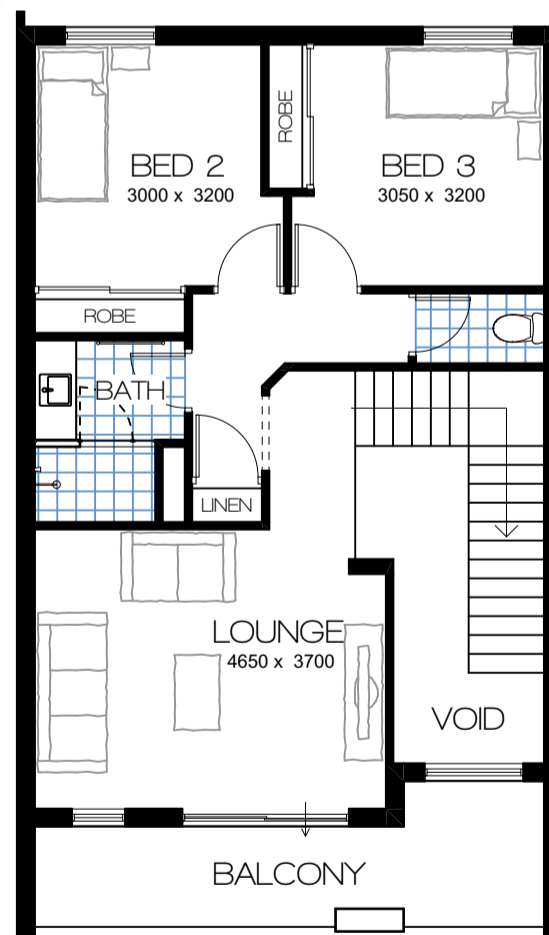

UPPER FLOOR

We can customise any of our pre designed homes to suit your family, your requirements and your lifestyle.