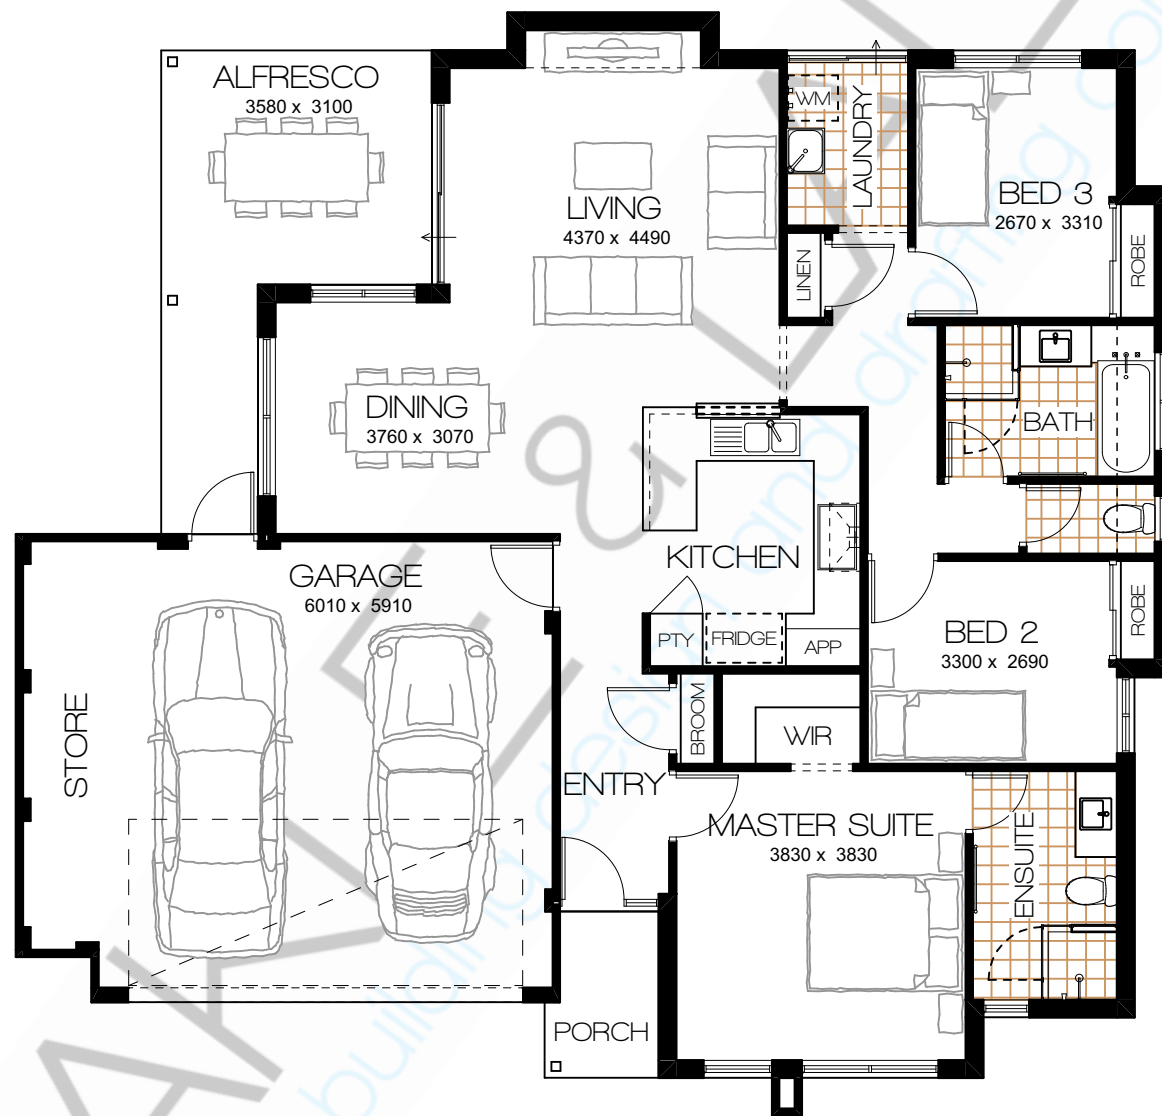

# THE FITZGERALD

UNIT RANGE

HOME DIMENSIONS	
WIDTH	15.29m
LENGTH	14.59m

AREAS	
HOUSE	122.84 m <sup>2</sup>
GARAGE	43.11 m <sup>2</sup>
ALFRESCO	15.32 m <sup>2</sup>
PORCH	3.08 m <sup>2</sup>
<b>TOTAL AREA</b>	<b>184.35 m<sup>2</sup></b>