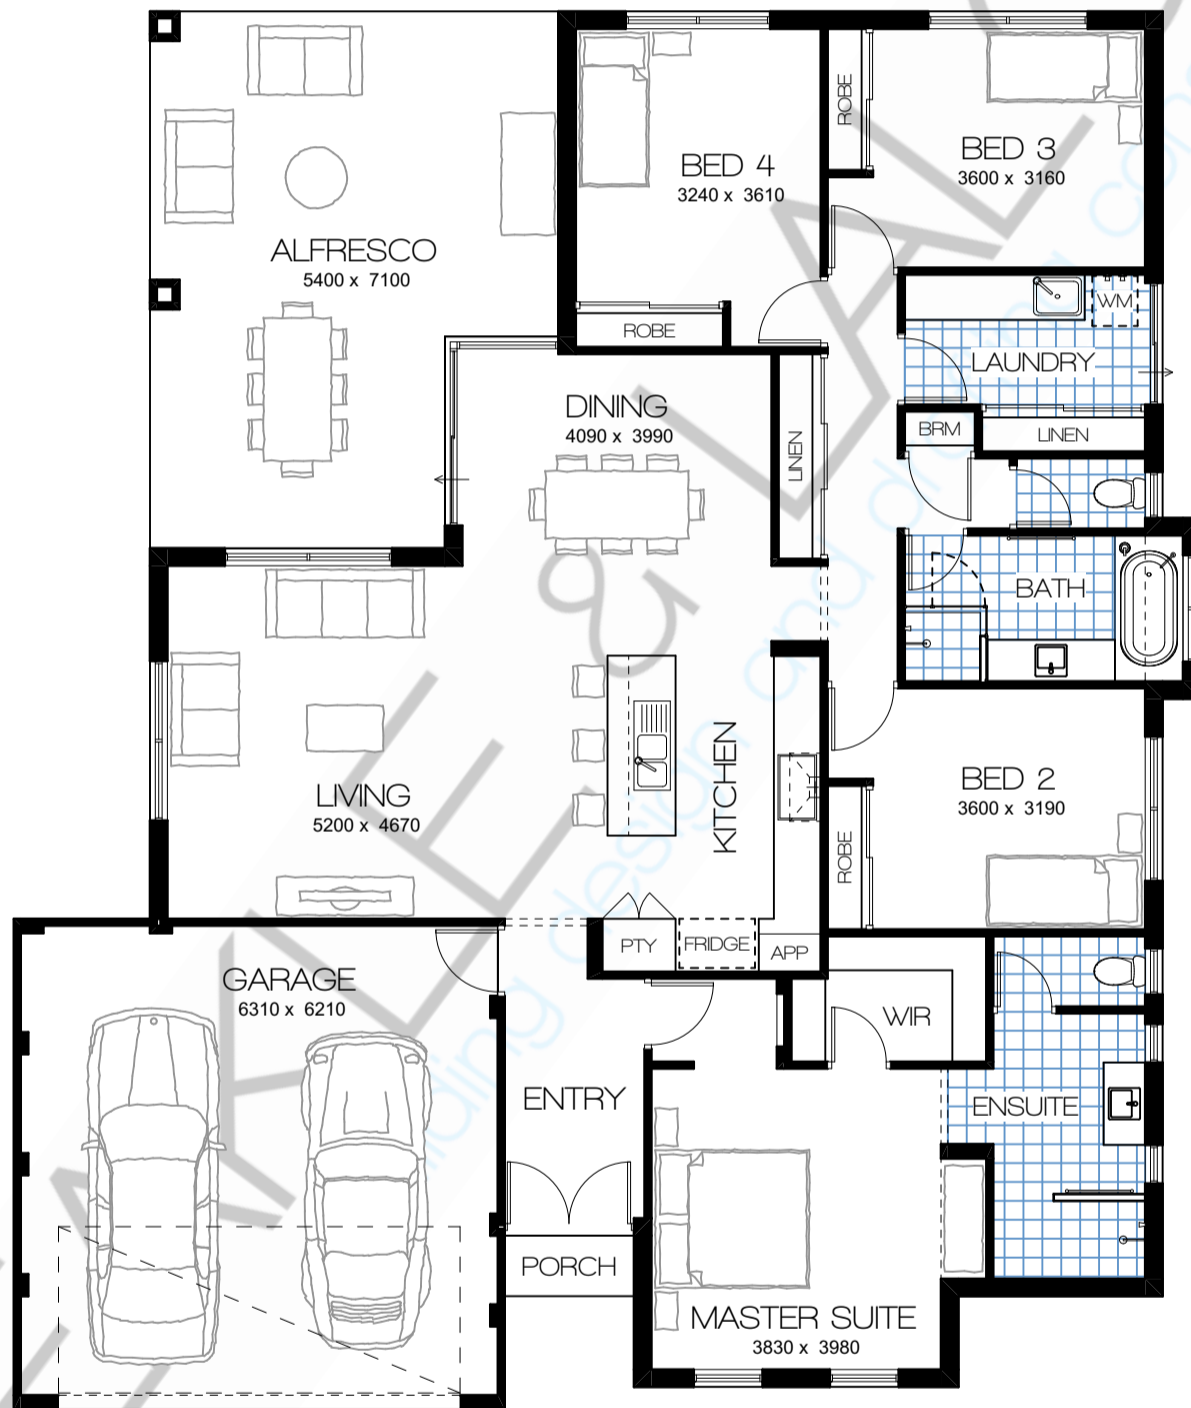

THE ASHTON

INDULGENCE RANGE

HOME DIMENSIONS	
WIDTH	15.69m
LENGTH	18.49m

AREAS	
HOUSE	175.72 m ²
GARAGE	41.33 m ²
ALFRESCO	34.14 m ²
PORCH	1.37 m ²
TOTAL AREA	252.56 m²

We can customise any of our pre designed homes to suit your family, your requirements and your lifestyle.