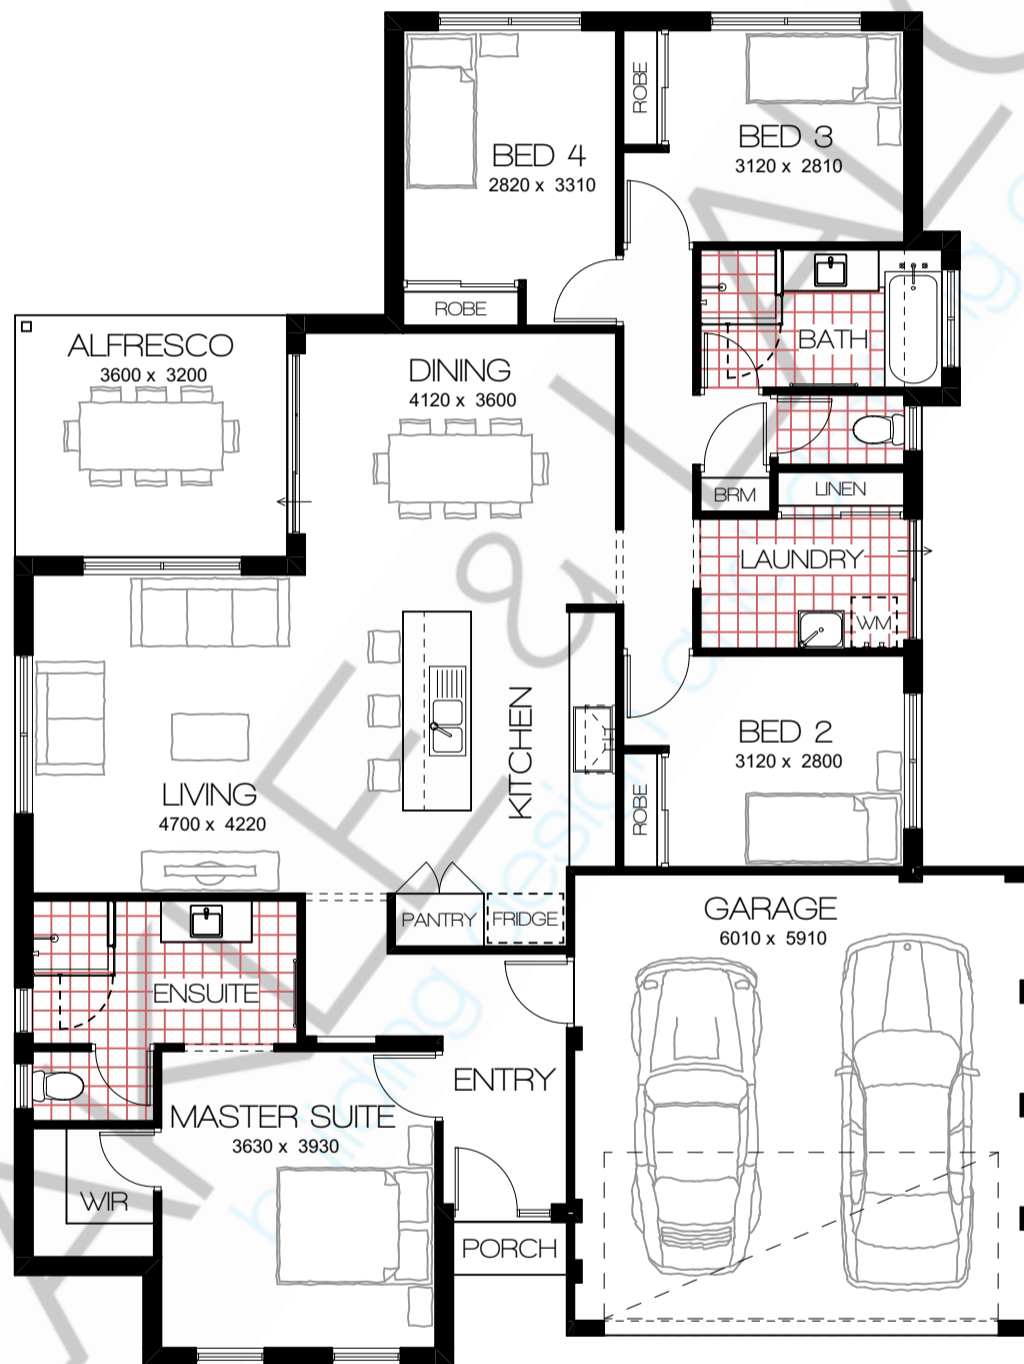

THE ASHTON

EFFICIENT RANGE

HOME DIMENSIONS	
WIDTH	13.49m
LENGTH	17.89m

AREAS	
HOUSE	149.55 m ²
GARAGE	37.48 m ²
ALFRESCO	11.52 m ²
PORCH	1.06 m ²
TOTAL AREA	199.60 m²

We can customise any of our pre designed homes to suit your family, your requirements and your lifestyle.